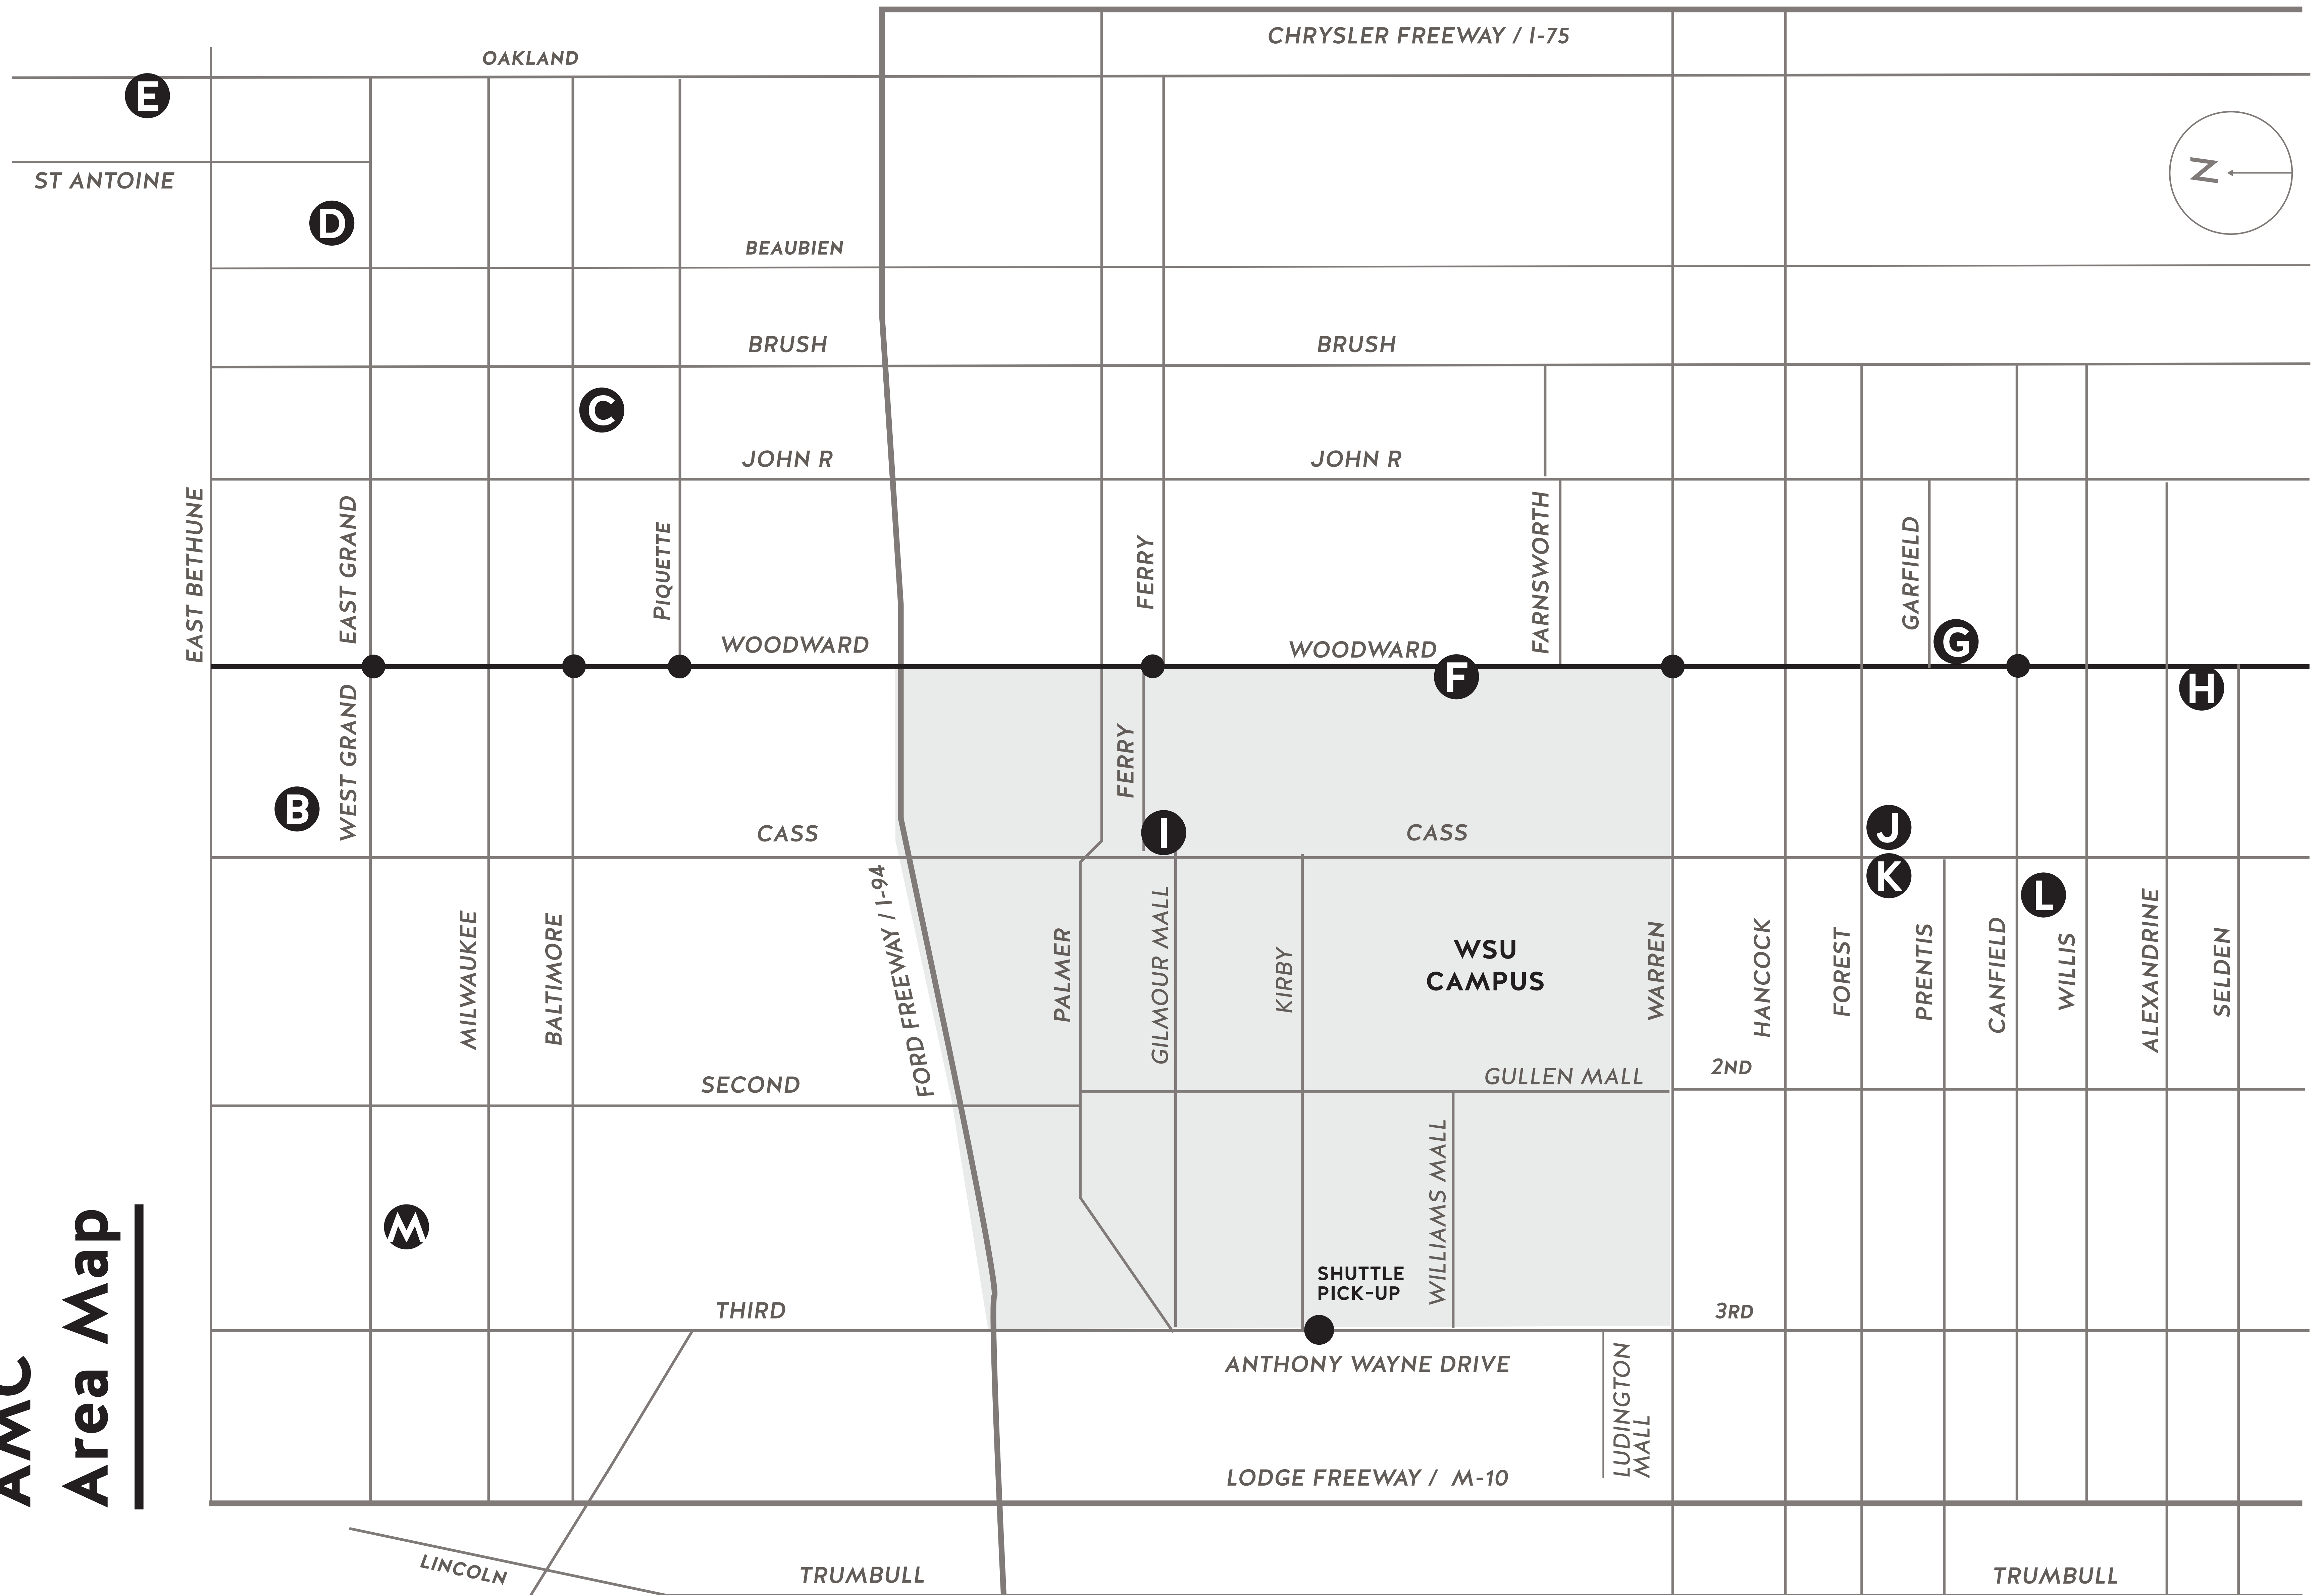

# AMC Area Map

- A. Marble Bar [1502 Holden St]
- B. Hotel St. Regis Detroit [3071 W Grand Blvd]
- C. Baltimore Gallery [314 E Baltimore Ave]
- D. Jam Handy [2900 E Grand Blvd]

- E. O.N.E. Mile [7615 Oakland Ave]
- F. Detroit Film Theatre - DIA [5200 Woodward Ave]
- G. MOCAD [4454 Woodward Ave]
- H. Garden Bowl [4120 Woodward Ave]

- I. Circa 1890 Saloon [5474 Cass Ave]
- J. Cass Cafe [4620 Cass Ave]
- K. Cass Corridor Commons [4605 Cass Ave]
- L. Third Man Records [441 W Canfield St]
- M. New Center Park [2998 W Grand Blvd]

●—●—●—● Q-Line Route

# AMC Campus Map